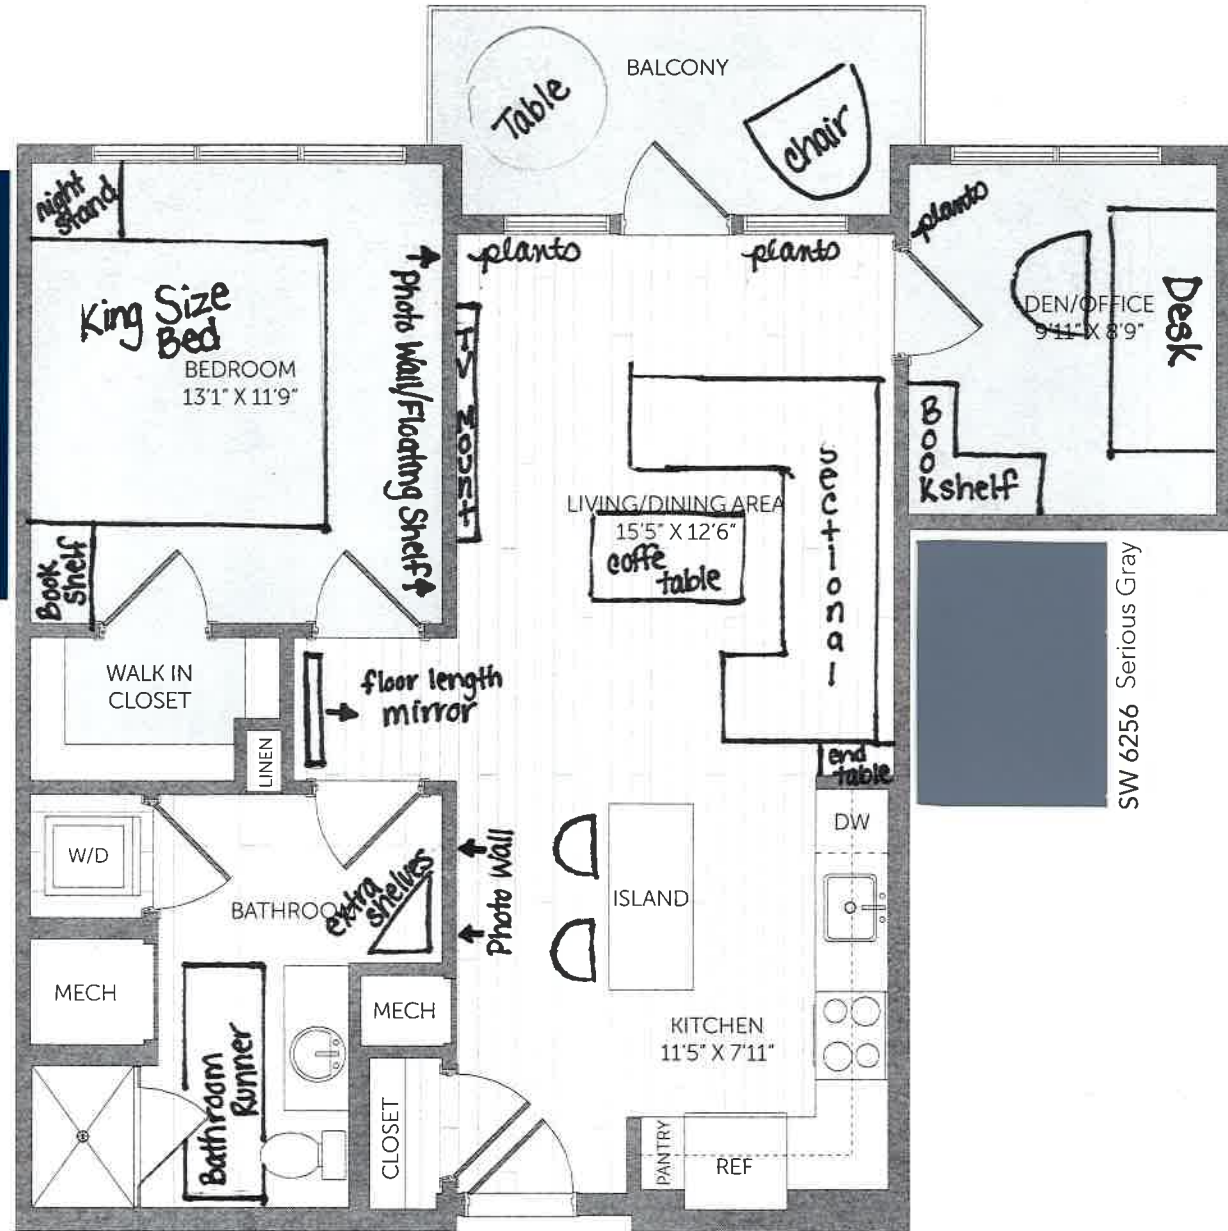

MERIEL
MARINA BAY

UNIT
A10

1 BED + DEN
1 BATH
858 SQ. FT

DATE AVAILABLE:

RENT:

UNIT NO.:

617.415.9497
MERIELMARINABAY.COM

552 VICTORY ROAD
QUINCY, MA 02171

BOZZUTO Hines

*Floor plans are artist's conception, details and dimensions may differ from actual plans

SW 6510 Loyal Blue

SW 6256 Serious Gray